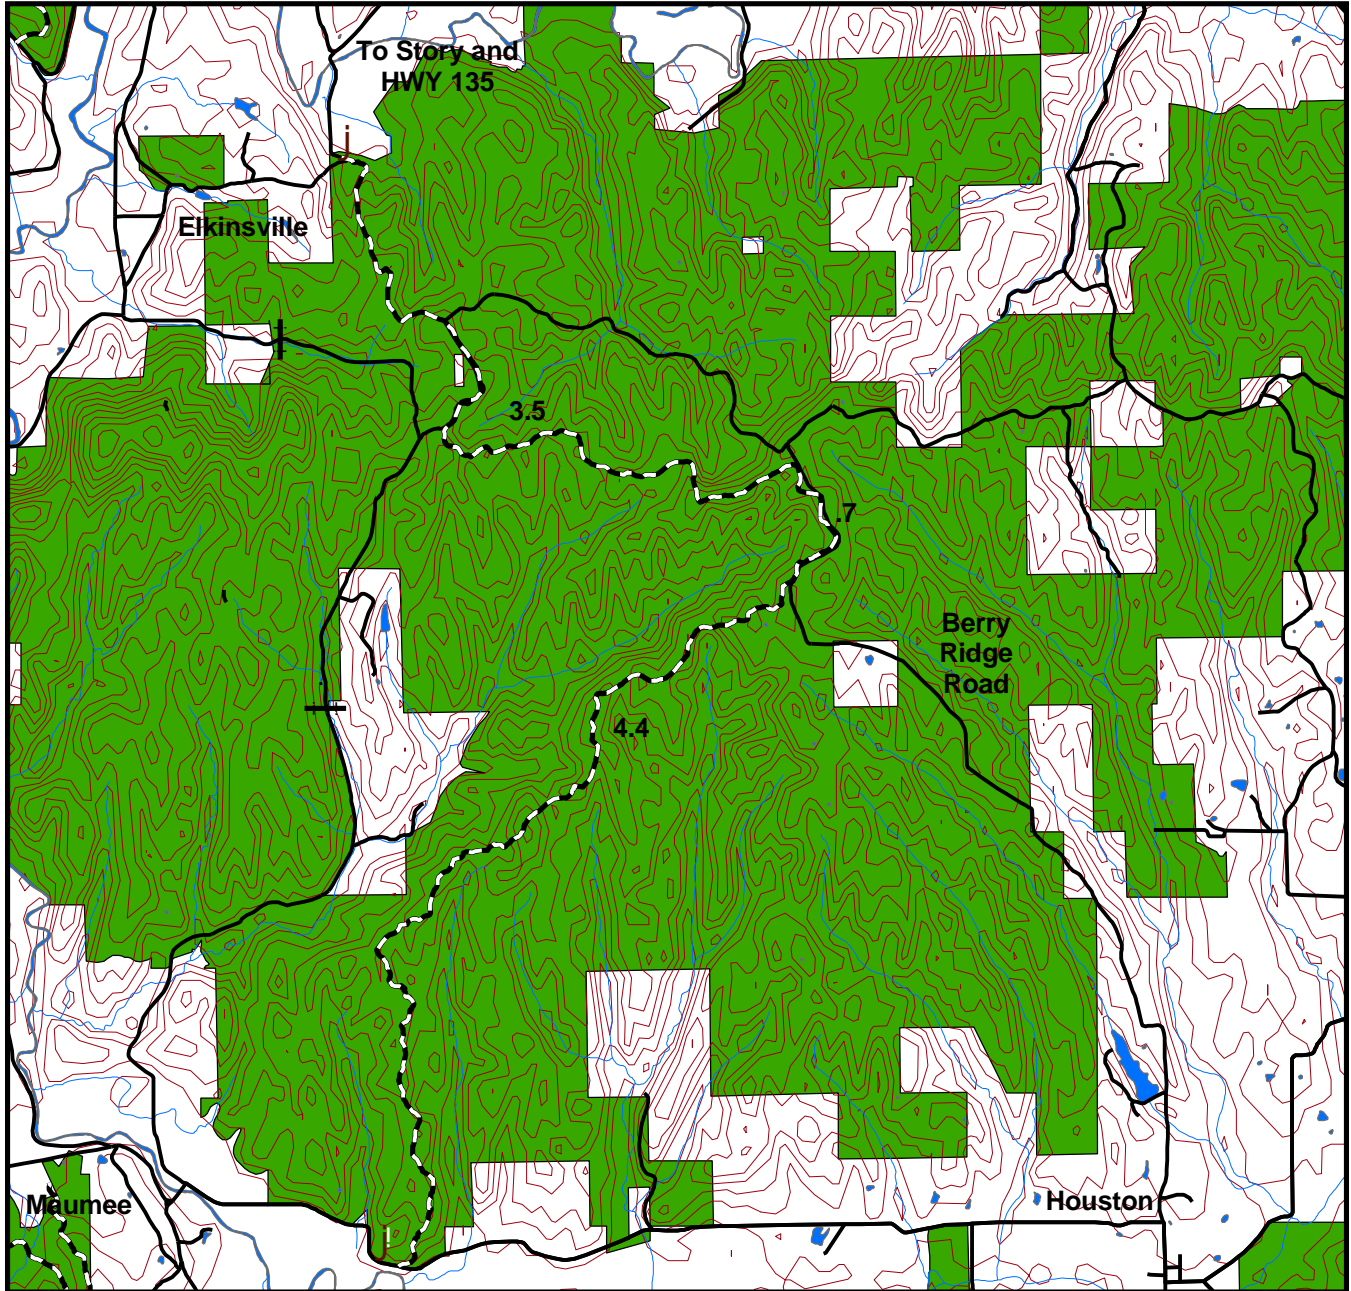

# Nebo Ridge Trail

Look for these symbols to be sure you are on an official trail:

- |   |         |             |                     |
|---|---------|-------------|---------------------|
| ( | Colored | F<br>G<br>E | Post<br>with decals |
| . | Dot or  |             |                     |
| Y | Diamond |             |                     |

Trails may be color coded to indicate use type:

- Blue - Hiking, Mountain Bike, and Horse Riding
- Yellow - Hiking and Mountain Biking Only
- White - Hiking Only

## Legend

- Trail
- Road
- Forest Service
- .2 Miles Between Intersections
- j Parking
- Gate